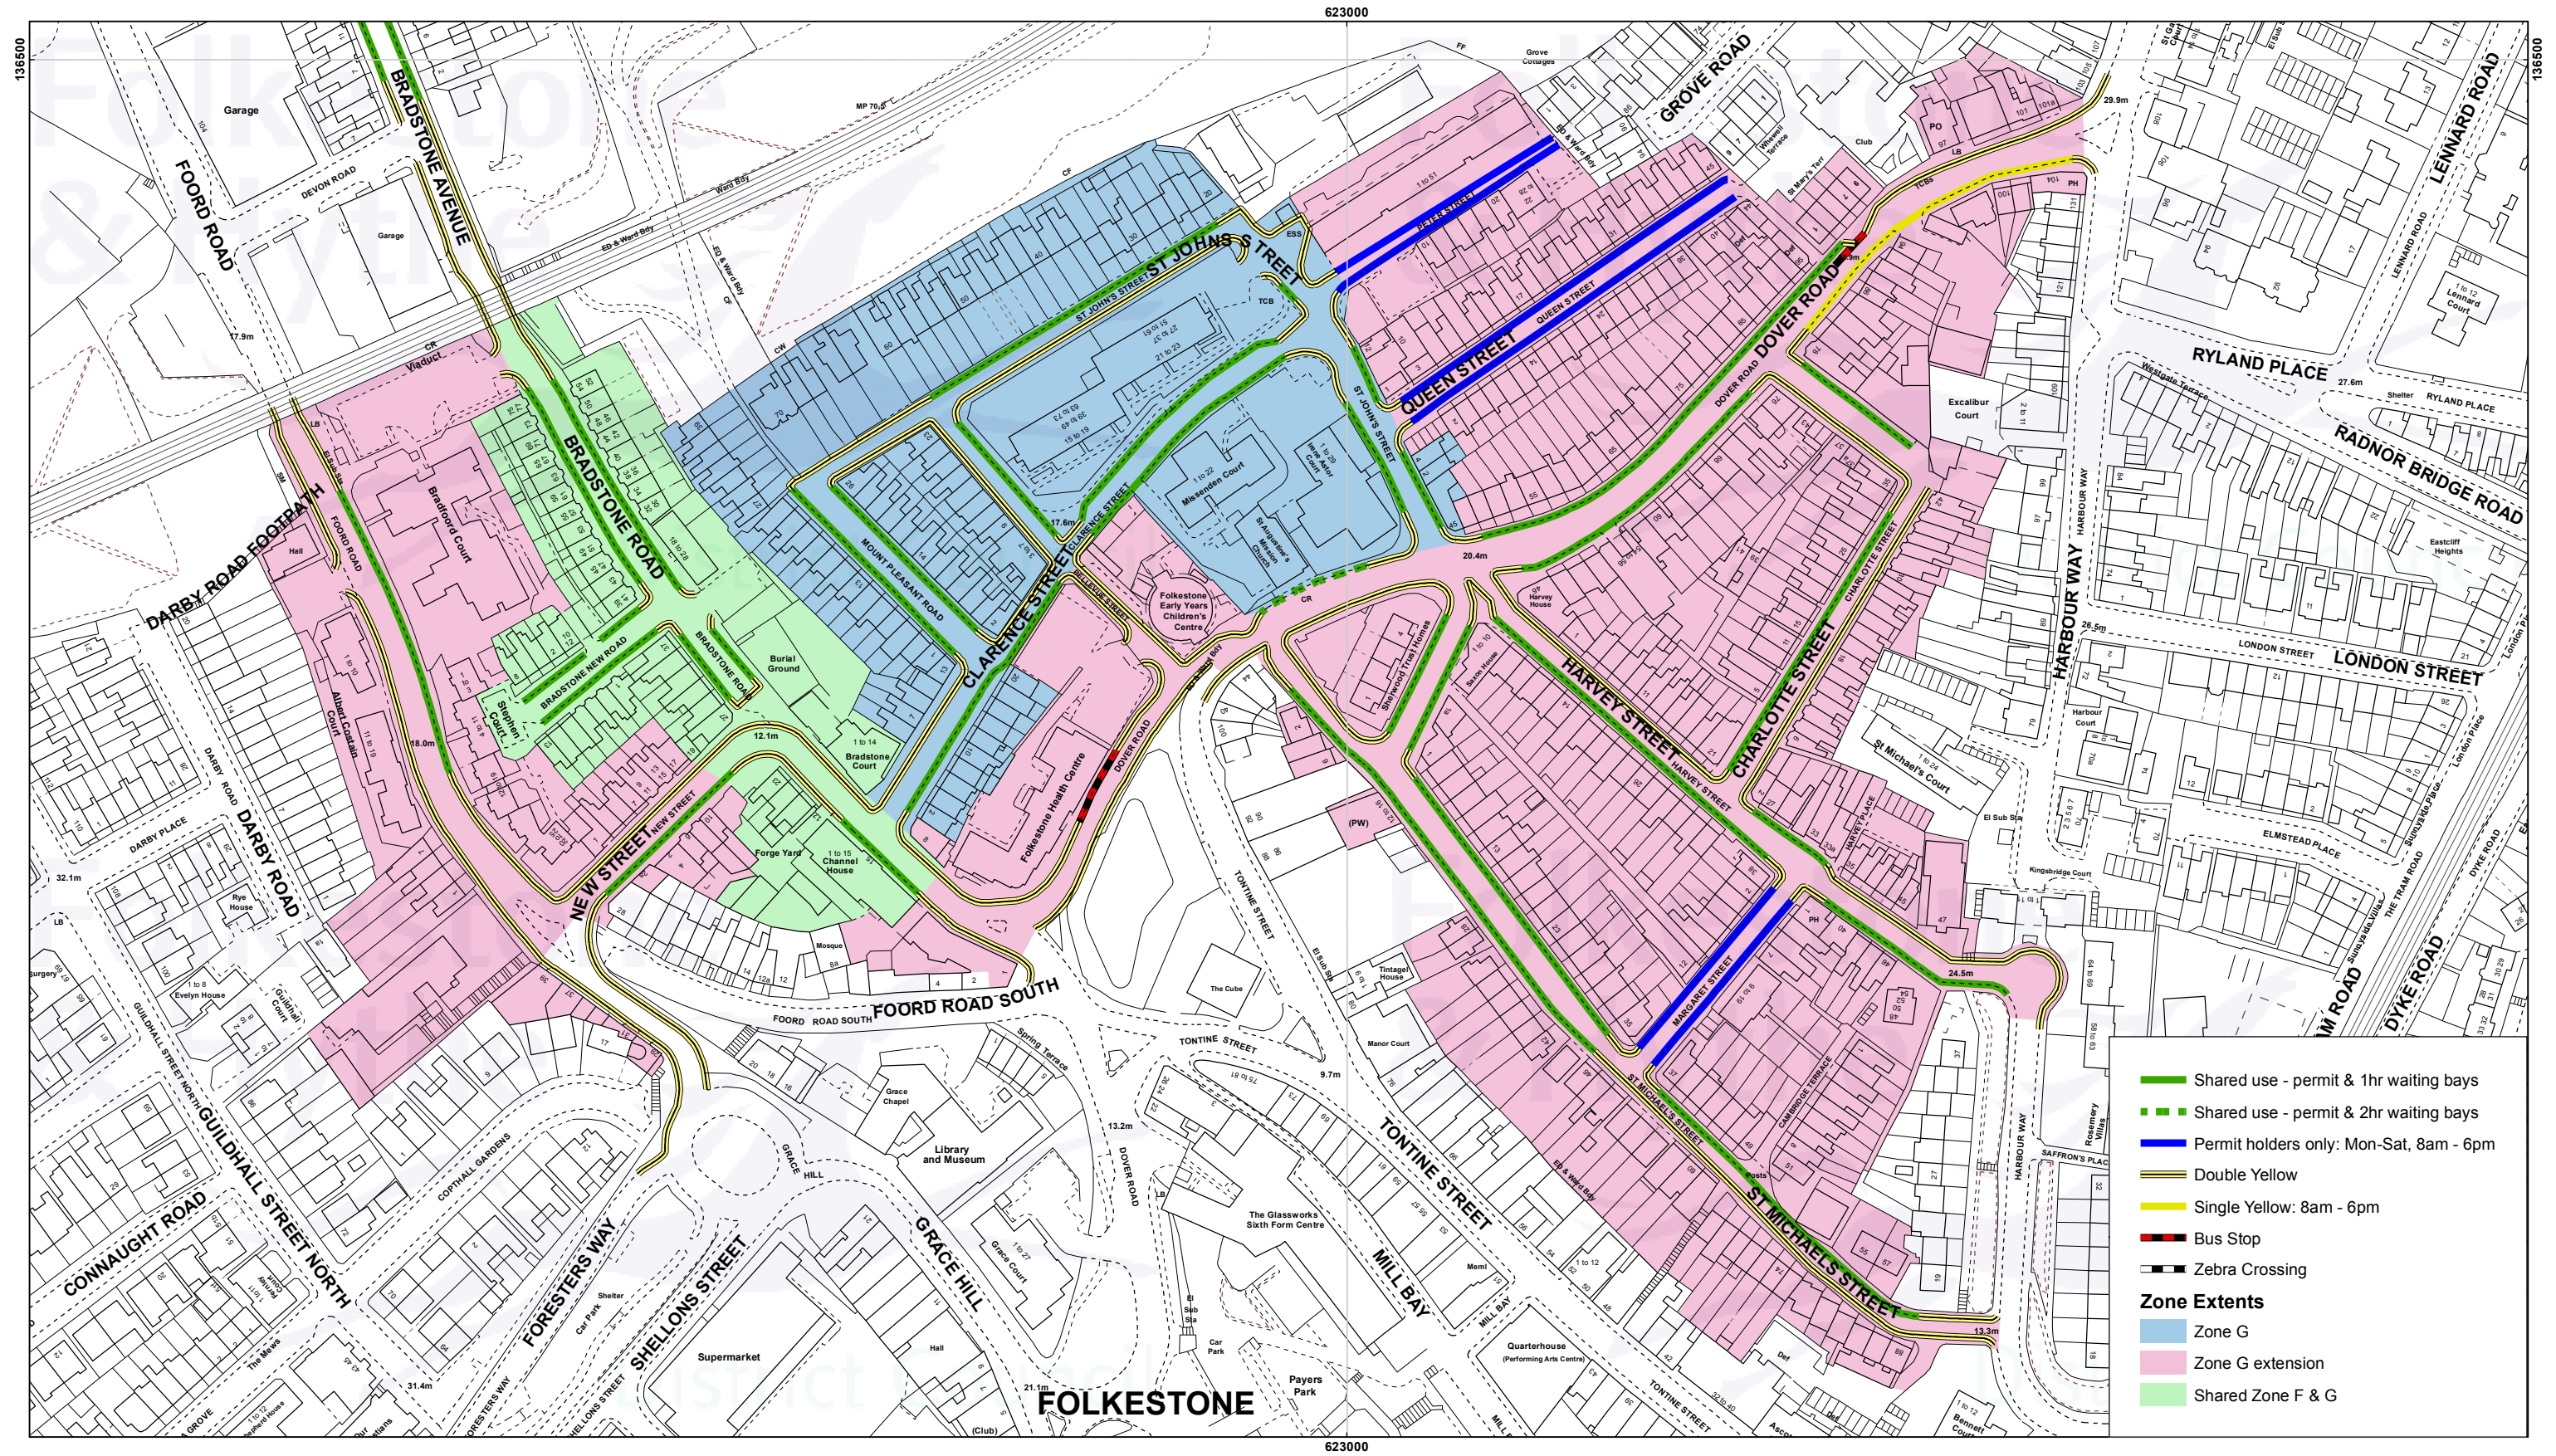

Controlled Parking Zone G extension

Drawn date:
25 Jun 2019

Drawn by:
Brian Harper

Drawing ref:
2236/HE/PT

Contains Ordnance Survey data
© Crown copyright and database right
Folkestone District Council 100019677 - 2019

N

 Drawn at 1: 1,750 on A3